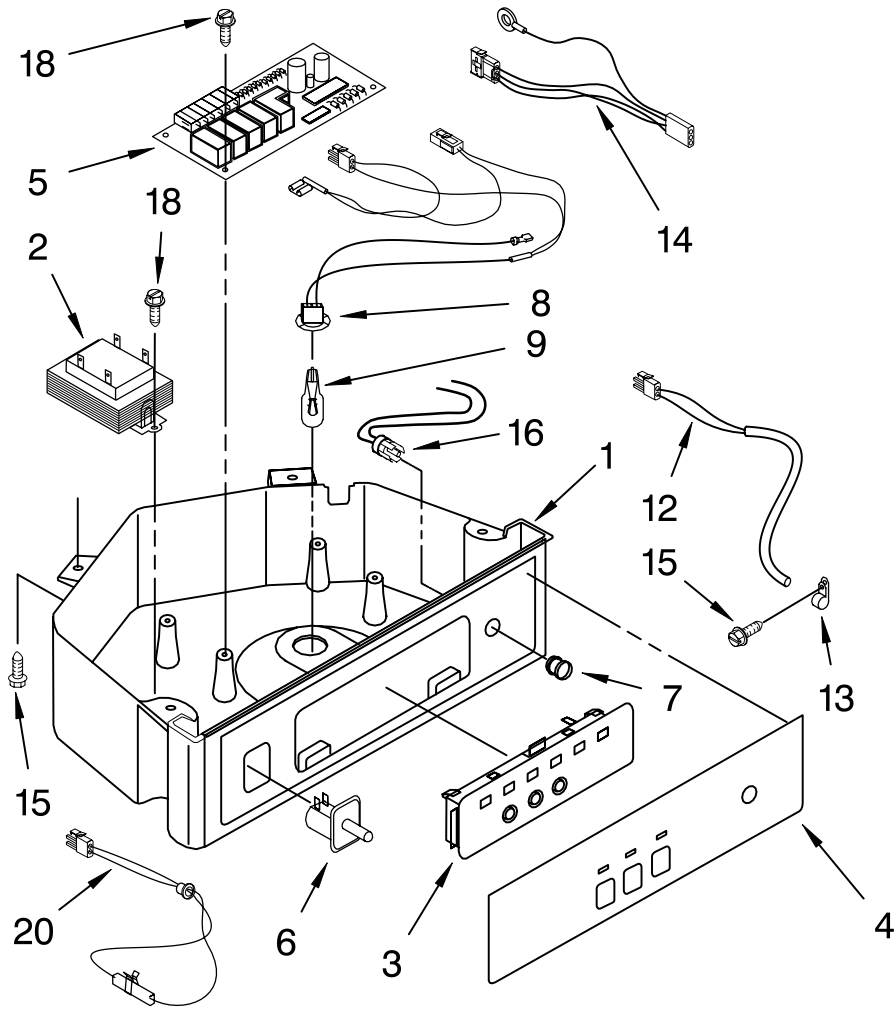

CONTROL PANEL PARTS

For Models: KUIS18PNJW7, KUIS18PNJB7

(White-Pump Model) (Black-Pump Model)

Illus. No.	Part No.	DESCRIPTION
1	2185738	Box, Control
2	2185657	Transformer
3	2185592	Assembly, Switch (ALSO ORDER #4)
4	2208317W	Overlay
5	2304016	Control Board
6	2149705	Switch, Plunger
7	2185694	Lens, LED
8	2185692	Wiring Harness Grid/ Light
9	745362	Bulb
12	2313633	Thermostat, Bin
13	2185825	Clamp
14	2187836	Wiring Harness, Main to Pump
15	3400884	Screw
16	2187256	LED Assembly
18	3400850	Screw 8-16 x 3/8
20	2313635	Thermister, Ice Control

FOR ORDERING INFORMATION REFER TO PARTS PRICE LIST